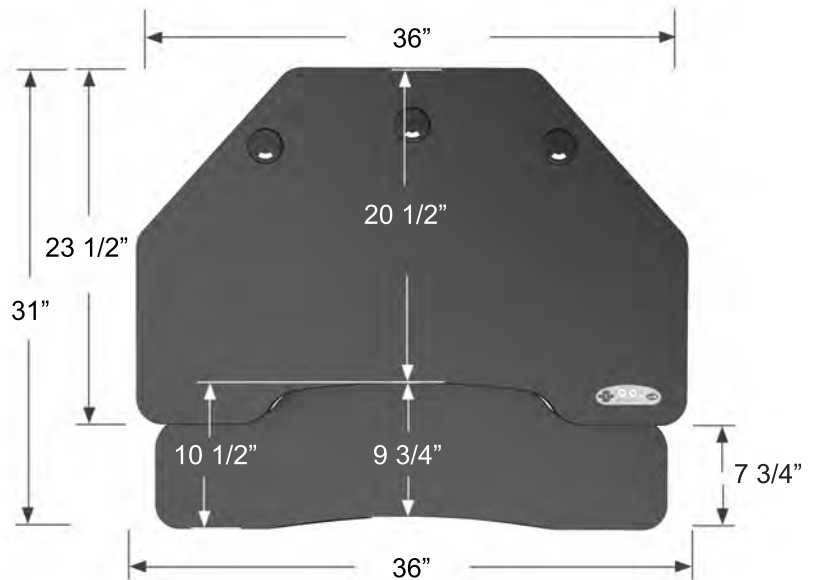

## Specification Sheet

MODEL #	WIDTH	DEPTH	HEIGHT RANGE	WEIGHT
VDPPEC3631	36"	31"	5" to 20"	44" lbs.

### KEY FEATURES

- Lifts up to 80 lbs
- Raises up to 20"
- Electric Push Button Adjustment
- iOS mobile app integration
- Universal USB Charging Port
- LED ambient lighting
- 3 customizable height presets
- 3 Universal Grommet Holes
- High-Density Fiberboard Surface
- Recycled Steel Frame
- High-Pressure WilsonArt Laminate
- High QualityPower Coat
- Premium T-Molding
- Patented
- BIFMA Rated