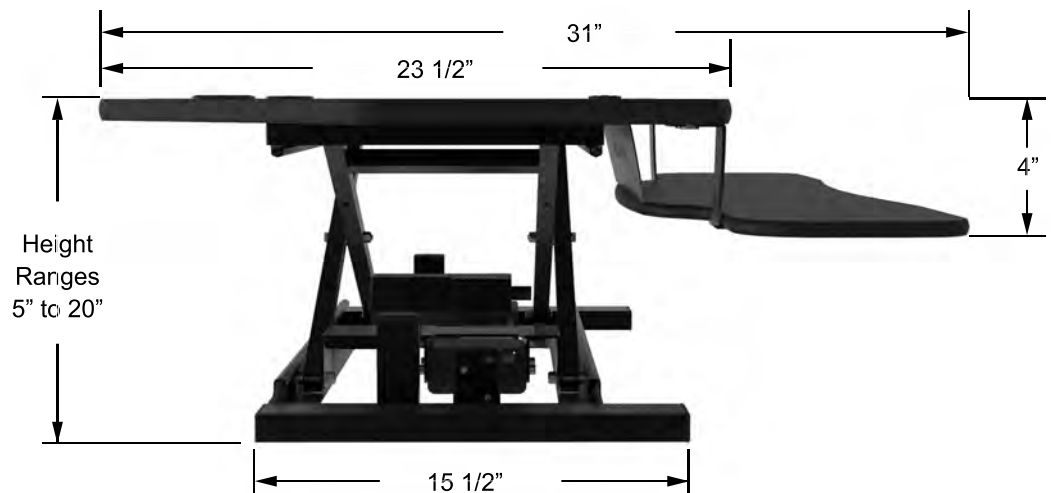

## Specification Sheet

MODEL #	WIDTH	DEPTH	HEIGHT RANGE	WEIGHT
VDPPEC3631	36"	31"	5" to 20"	44" lbs.

### KEY FEATURES

- Lifts up to 80 lbs
- Raises up to 20"
- Electric Push Button Adjustment
- iOS mobile app integration
- Universal USB Charging Port
- LED ambient lighting
- 3 customizable height presets
- 3 Universal Grommet Holes
- High-Density Fiberboard Surface
- Recycled Steel Frame
- High-Pressure WilsonArt Laminate
- High QualityPower Coat
- Premium T-Molding
- Patented
- BIFMA Rated

### ELECTRICAL INFO

Voltage: 29V  
 Amperage: 2 Amps  
 Power rating 55 Watts

Pair your Power Pro and your phone with our app:

Height Ranges 5" to 20"

Lifetime Warranty

Quantity Discounts

Assembled in USA

Fast Shipping