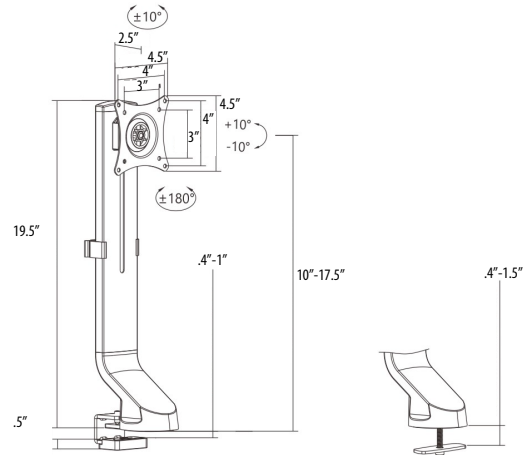

Versa Monitor Mount

Specification Sheet

Sit-Stand Workstation Compatible Monitor Arms

OSM-Z1

OSM-Z2

Extra 10" - 17.5" Height Adjustment Range

Detachable VESA Plate
enables easy installation.

Cable Management
keeps everything organized.

Clamp & Grommet Installation
accommodates more users.

Versa Monitor Mount

Specification Sheet

OSM-Z1

Screen Size
17" - 32"

VESA Compatible
75x75 100x100

Screen Rotation
360°

Tilt Range
+10° - -10°

Swivel Range
+10° - -10°

Weight Capacity
8kg/17.6lbs

Cable Management

OSM-Z2

Screen Size
17" - 27"

VESA Compatible
75x75 100x100

Screen Rotation
360°

Tilt Range
+10° - -10°

Swivel Range
+10° - -10°

Weight Capacity
7kg/15.4lbs

Cable Management