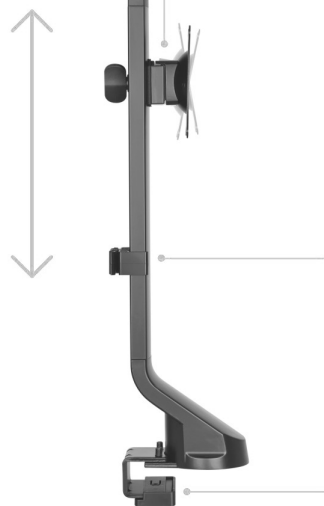

Versa Monitor Mount

Specification Sheet

Sit-Stand Workstation Compatible Monitor Arms

OSM-Z1

OSM-Z2

Extra 10" - 17.5" Height Adjustment Range

Detachable VESA Plate
enables easy installation.

Cable Management
keeps everything organized.

Clamp & Grommet Installation
accommodates more users.

Versa Monitor Mount

Specification Sheet

OSM-Z1

Screen Size
17" - 32"

VESA Compatible
75x75 100x100

Screen Rotation
360°

Tilt Range
+10° - -10°

Swivel Range
+10° - -10°

Weight Capacity
8kg/17.6lbs

Cable Management

OSM-Z2

Screen Size
17" - 27"

VESA Compatible
75x75 100x100

Screen Rotation
360°

Tilt Range
+10° - -10°

Swivel Range
+10° - -10°

Weight Capacity
7kg/15.4lbs

Cable Management