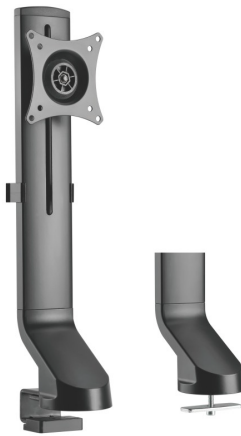

Versa Monitor Mount

Specification Sheet

Sit-Stand Workstation Compatible Monitor Arms

OSM-Z1

OSM-Z2

Extra 10" - 17.5" Height Adjustment Range

Detachable VESA Plate
enables easy installation.

Cable Management
keeps everything organized.

Clamp & Grommet Installation
accommodates more users.

Versa Monitor Mount

Specification Sheet

OSM-Z1

Screen Size
17" - 32"

VESA Compatible
75x75 100x100

Screen Rotation
360°

Tilt Range
+10° - -10°

Swivel Range
+10° - -10°

Weight Capacity
8kg/17.6lbs

Cable Management

OSM-Z2

Screen Size
17" - 27"

VESA Compatible
75x75 100x100

Screen Rotation
360°

Tilt Range
+10° - -10°

Swivel Range
+10° - -10°

Weight Capacity
7kg/15.4lbs

Cable Management