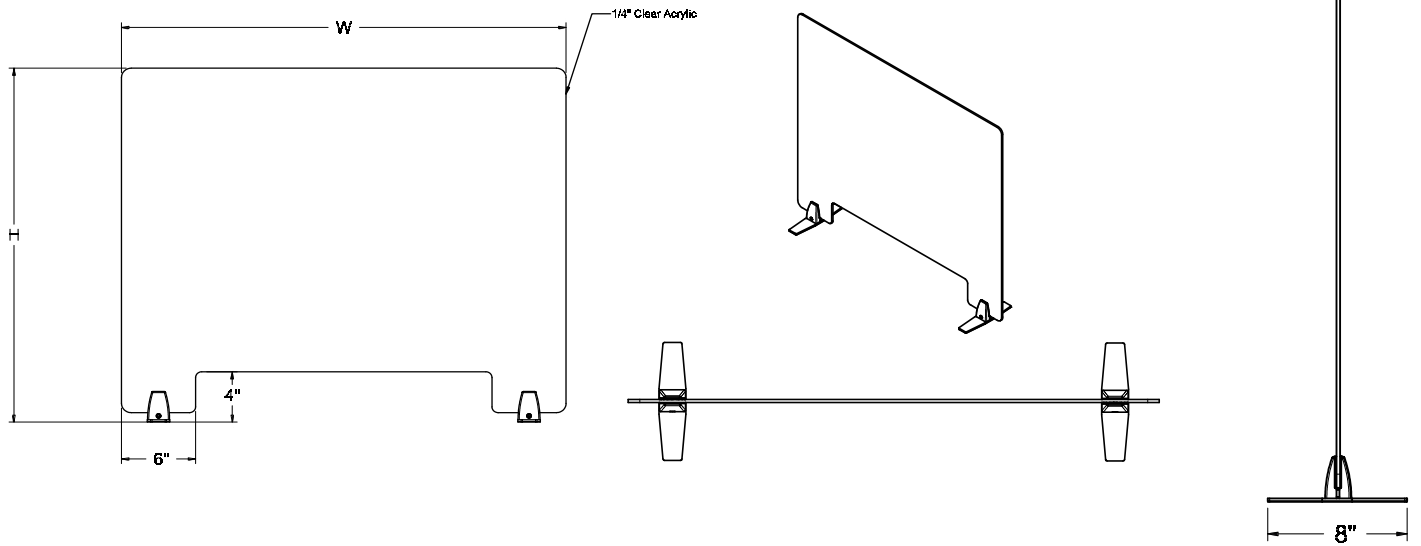

SNEEZE GUARD LAYOUT FOR PANEL WIDTHS OF 23"-54"

SNEEZE GUARD LAYOUT FOR PANEL WIDTHS OF 60"-72"

SNEEZE GUARD LAYOUT FOR PANEL WIDTH OF 90"