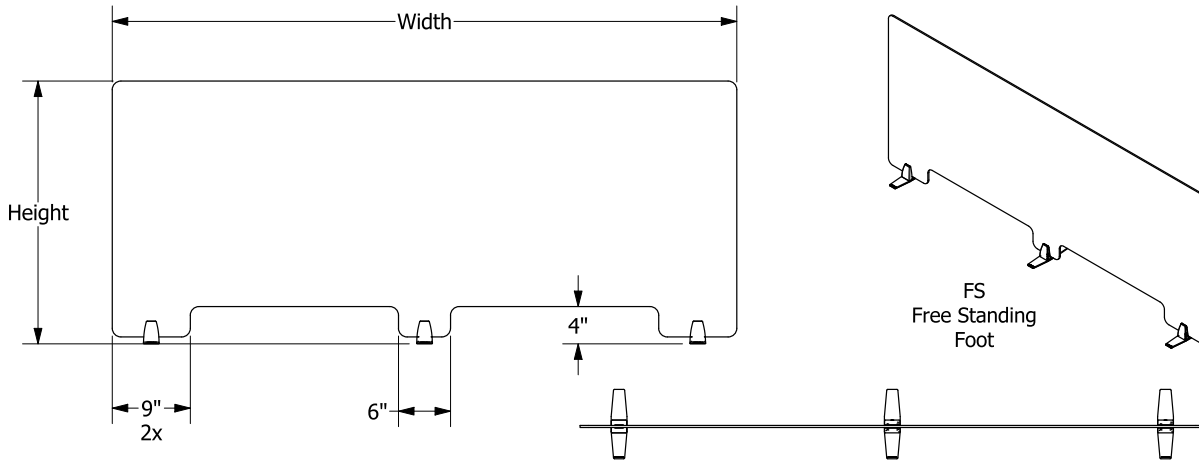

SNEEZE GUARD LAYOUT FOR PANEL WIDTHS OF 23"-54"

SNEEZE GUARD LAYOUT FOR PANEL WIDTHS OF 60"-72"

SNEEZE GUARD LAYOUT FOR PANEL WIDTH OF 90"