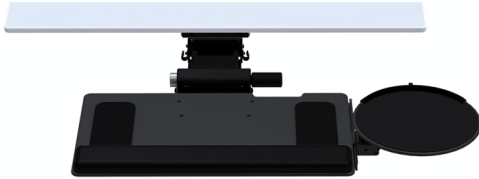

Specification Sheet

6G System with 900 Board and Clip Mouse

Model Number: 6G90090G22

List Price (As of 07/03/16): \$465.00

FEATURES

- Intuitive height adjustment requires no locks, levers or controls
- Dial-a-tilt positioning allows you to type at the angle most comfortable for you
- Ultra-thin profile provides maximum knee clearance
- Superior design provides maximum strength and stability
- Raised tilt mechanism protects the keyboard from collisions with the edge of the desk
- Humanscale's line of keyboard supports features the 6G, the lightest, most sustainable mechanism of its kind:
 - Utilizes 28% less material than similar mechs
 - Weighs only 6.5 pounds—28% less than similar mechs
- Available in a white finish to provide a clean, modern aesthetic (6G only)

SPECIFICATIONS

- Height adjustment range: 7"
- Tilt adjustment range: 0° to -15°
- Exceeds all BIFMA standards
- Made primarily of powder-coated steel
- 15-year 24/7 warranty

CONFIGURATION DETAILS

Code Description

6G - 6G Mechanism

900 - 900 Standard Keyboard Platform

90 - 8.5" Clip Mouse Platform

G - Gel Palm Support

22- Standard 21.625" Track

SUSTAINABILITY

All of Humanscale's articulating keyboard systems can help building projects achieve valuable LEED credits.