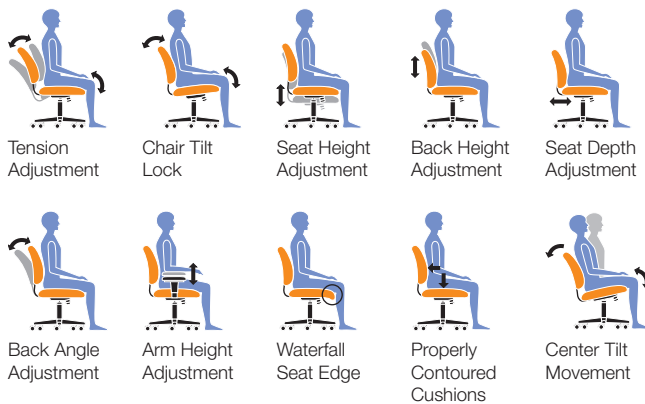

OTG11950B

Patterned Black fabric upholstery • Pneumatic seat height adjustment
• Height adjustable armrests • Infinite seat tilt lock with tilt tension adjustment • Back angle adjustment • Back height adjustment via internal ratchet • Seat slider • Scuff resistant arched molded base with twin wheel carpet casters • Soft casters (OTG10700) are available • Greenguard certified • UPSable

Overall Dimensions: 26.5W x 23.5D x 39H
Seat Height: 17 - 21"
Seat Width: 20"
Seat Depth: 19"
Back Width: 19.5"
Back Height: 19 - 21"
Arm Height: 6.5 - 8.5"

Features:

List price **$440**