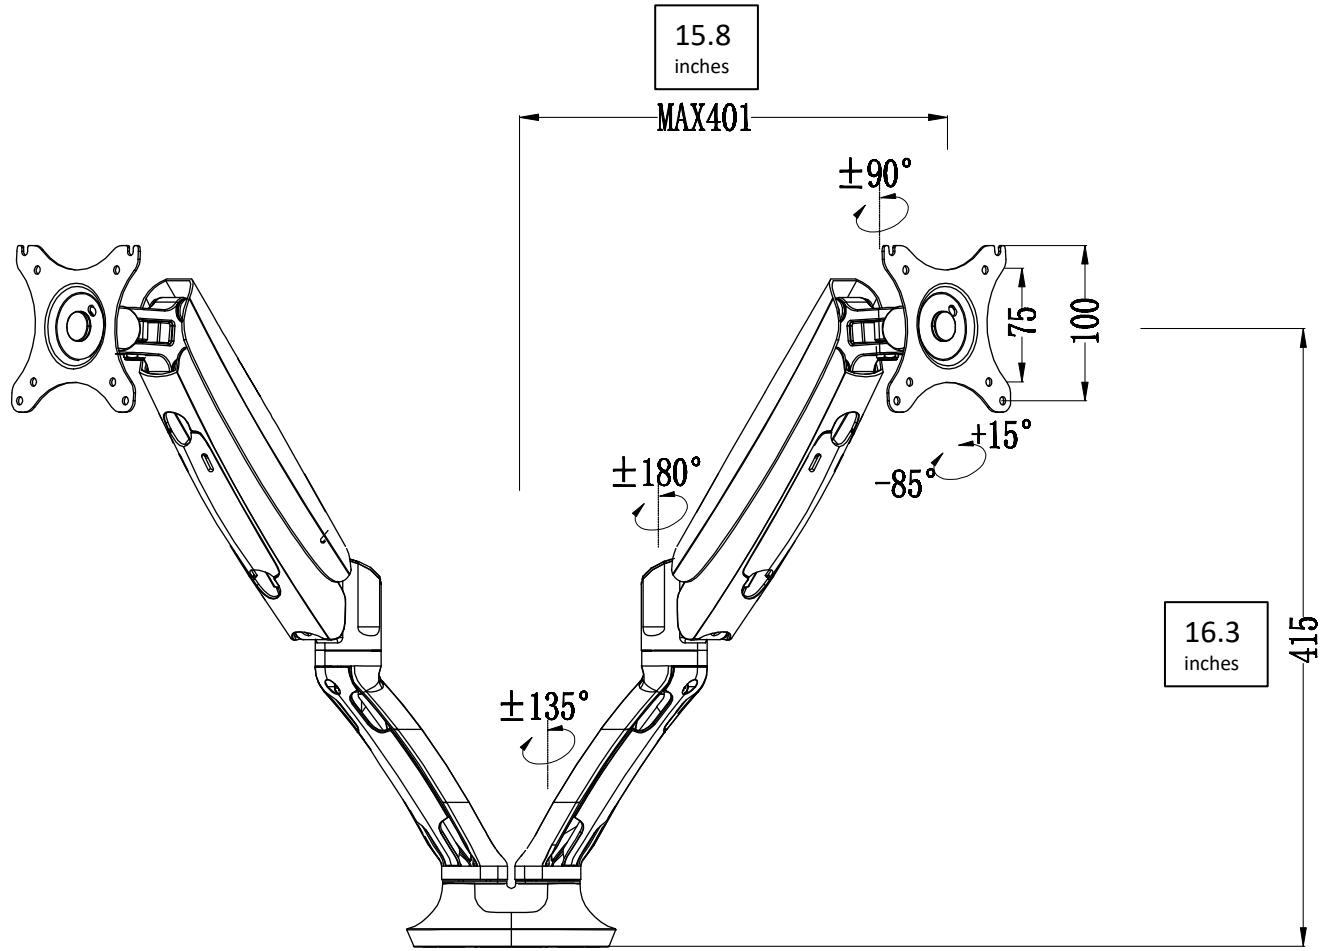

F7D Dual Monitor Arm

Max. Height
15.55 inch

Max. Extension
20 inch

FLEXISPOT®

F7 and F7D Monitor Arms

Supports monitors weighing 3.3-11lbs

Recommended for 27" monitors and smaller

F7 Monitor Arm

Measurements

Includes hardware to clamp and grommet attach to desk