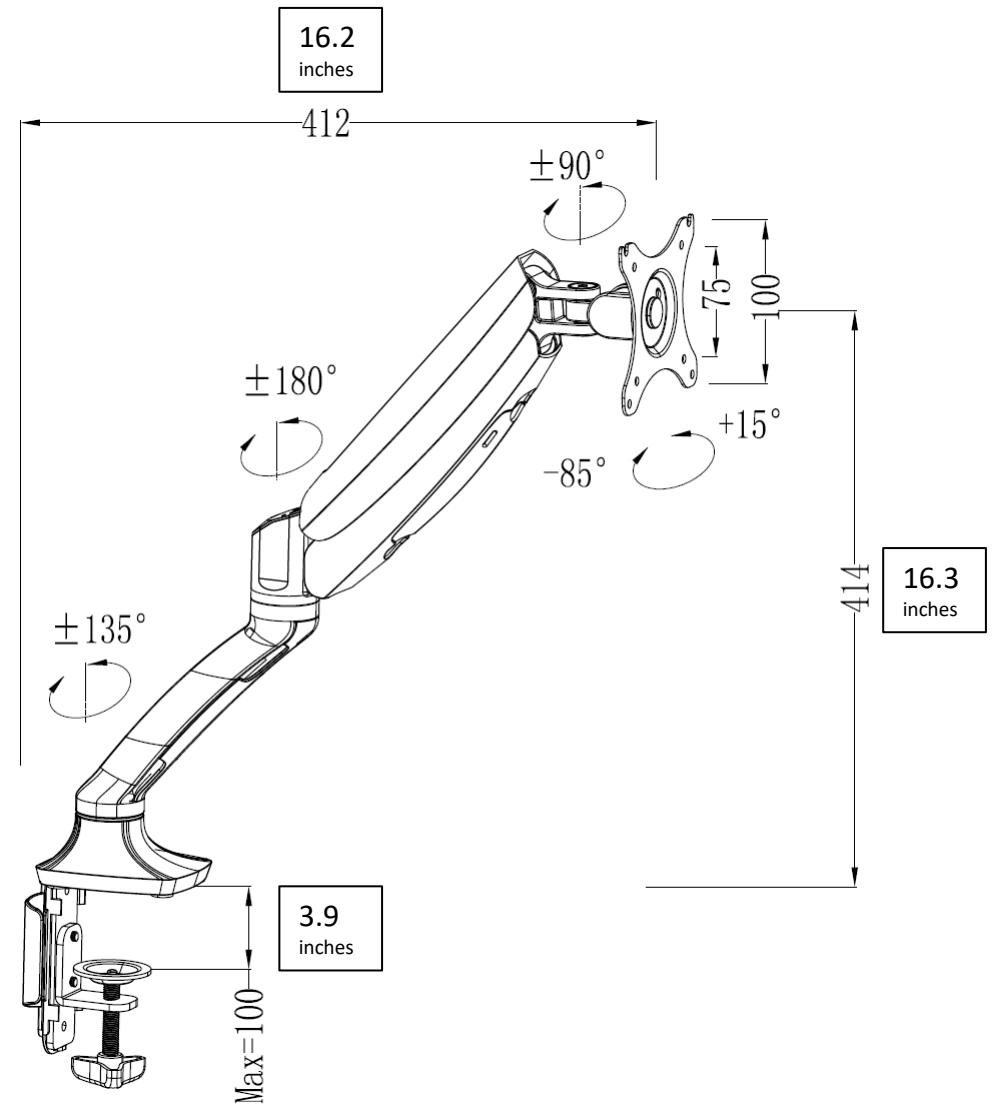

F7D Dual Monitor Arm

Max. Height
15.55 inch

Max. Extension
20 inch

FLEXISPOT®

F7 and F7D Monitor Arms

Supports monitors weighing 3.3-11lbs

Recommended for 27" monitors and smaller

F7 Monitor Arm

Measurements

Includes hardware to clamp and grommet attach to desk