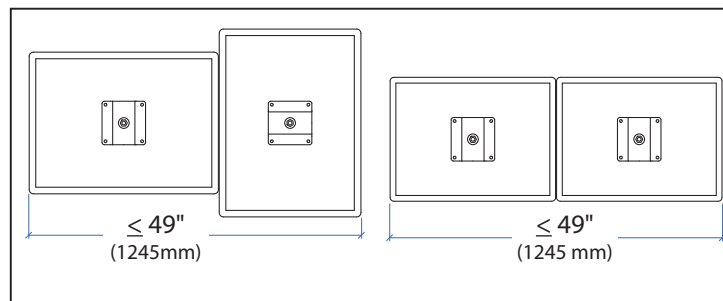

APAC Sale

Tokyo, Japan
www.ergotron.com
apaccustomerservice@ergotron.com

Worldwide OEM Sales

www.ergotron.com
info.oem@ergotron.com

Dimensions

***Attention:** Listed allowable widths assume monitor thickness is 2" (51 mm). If monitor thickness is less, allowable width may be more. Contact Ergotron for details.

Desk Dimensions:

© 2017 Ergotron, Inc. rev. 10/30/2017 DIM-WFADDdual **Content is subject to change without notification**

Americas Sales and Corporate Headquarters

St. Paul, MN USA
(800) 888-8458
+1-651-681-7600
www.ergotron.com
sales@ergotron.com