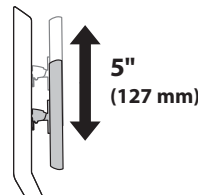

APAC Sale

Tokyo, Japan
www.ergotron.com
apaccustomerservice@ergotron.com

Worldwide OEM Sales

www.ergotron.com
info.oem@ergotron.com

Dimensions

***Attention:** Listed allowable widths assume monitor thickness is 2" (51 mm). If monitor thickness is less, allowable width may be more. Contact Ergotron for details.

Range of Motion

Portrait/Landscape rotation stop screw can be installed for 0° rotation.

Weight Capacity:

© 2017 Ergotron, Inc. rev. 10/30/2017 DIM-WFADDdual Content is subject to change without notification