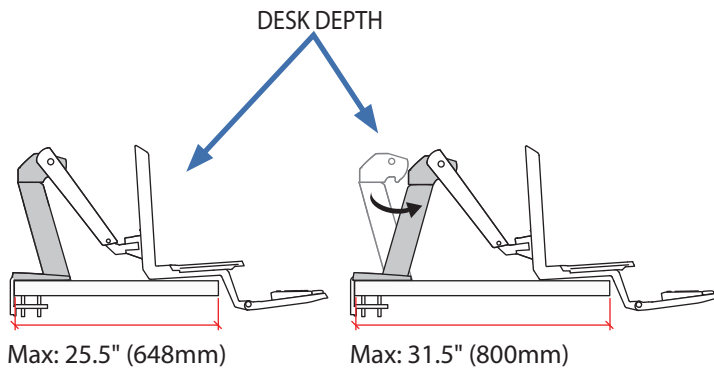

© 2017 Ergotron, Inc. rev. 10/30/2017 DIM-WFADDdual **Content is subject to change without notification**

Americas Sales and Corporate Headquarters

St. Paul, MN USA
(800) 888-8458
+1-651-681-7600
www.ergotron.com
sales@ergotron.com

EMEA Sales

Amersfoort, The Netherlands
+31 33 45 45 600
www.ergotron.com
info.eu@ergotron.com

APAC Sale

Tokyo, Japan
www.ergotron.com
apaccustomerservice@ergotron.com

Worldwide OEM Sales

www.ergotron.com
info.oem@ergotron.com