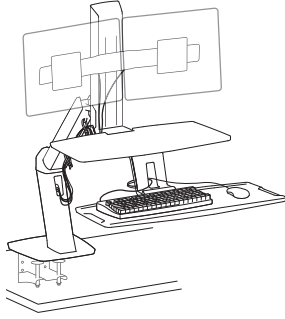

Range of Motion

Portrait/Landscape rotation stop screw can be installed for 0° rotation.

Weight Capacity:

© 2017 Ergotron, Inc. rev. 10/30/2017 DIM-WFADDdual Content is subject to change without notification