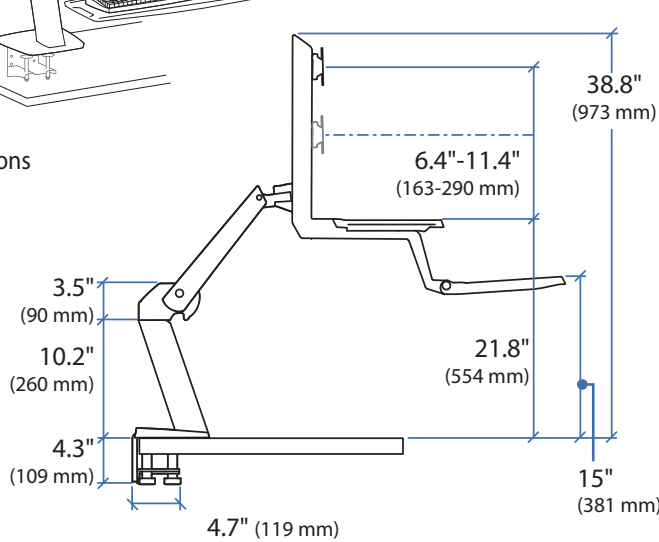

APAC Sale

Tokyo, Japan
www.ergotron.com
apaccustomerservice@ergotron.com

Worldwide OEM Sales

www.ergotron.com
info.oem@ergotron.com

Dimensions

***Attention:** Listed allowable widths assume monitor thickness is 2" (51 mm). If monitor thickness is less, allowable width may be more. Contact Ergotron for details.

Desk Dimensions:

© 2017 Ergotron, Inc. rev. 10/30/2017 DIM-WFADDdual **Content is subject to change without notification**

Americas Sales and Corporate Headquarters

St. Paul, MN USA
(800) 888-8458
+1-651-681-7600
www.ergotron.com
sales@ergotron.com

Range of Motion

Portrait/Landscape rotation stop screw can be installed for 0° rotation.

Weight Capacity:

© 2017 Ergotron, Inc. rev. 10/30/2017 DIM-WFADDdual Content is subject to change without notification