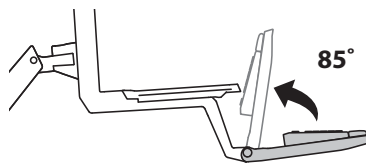

Range of Motion

Portrait/Landscape rotation stop screw can be installed for 0° rotation.

Weight Capacity:

© 2017 Ergotron, Inc. rev. 10/30/2017 DIM-WFADDdual Content is subject to change without notification