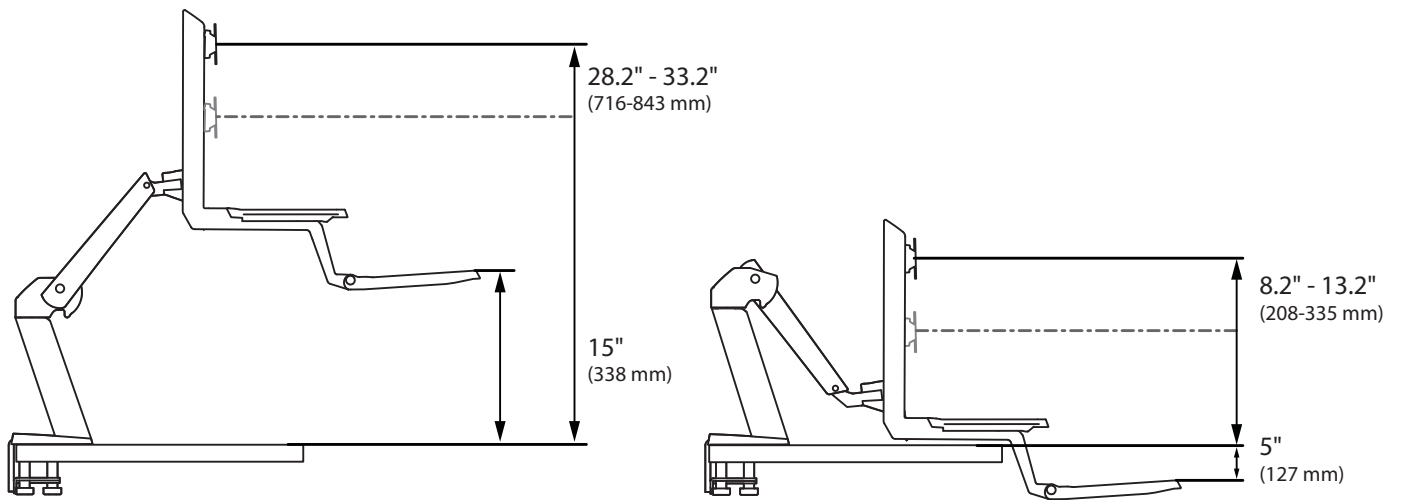

Workfit-A, Dual

Dimensions

Americas Sales and Corporate Headquarters

St. Paul, MN USA
 (800) 888-8458
 +1-651-681-7600
www.ergotron.com
sales@ergotron.com

EMEA Sales

Amersfoort, The Netherlands
 +31 33 45 45 600
www.ergotron.com
info.eu@ergotron.com

APAC Sale

Tokyo, Japan
www.ergotron.com
apaccustomerservice@ergotron.com

Worldwide OEM Sales

www.ergotron.com
info.oem@ergotron.com

Dimensions

***Attention:** Listed allowable widths assume monitor thickness is 2" (51 mm). If monitor thickness is less, allowable width may be more. Contact Ergotron for details.

Range of Motion

Portrait/Landscape rotation stop screw can be installed for 0° rotation.

Weight Capacity:

© 2017 Ergotron, Inc. rev. 10/30/2017 DIM-WFADDdual Content is subject to change without notification