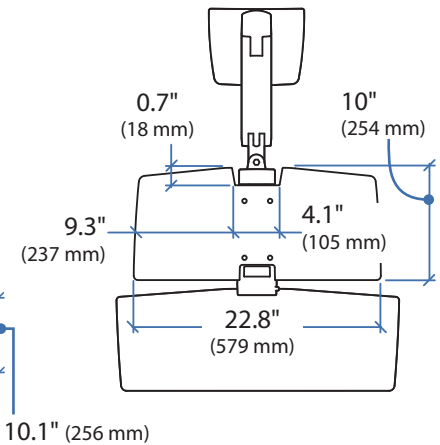

APAC Sale

Tokyo, Japan
www.ergotron.com
apaccustomerservice@ergotron.com

Worldwide OEM Sales

www.ergotron.com
info.oem@ergotron.com

Dimensions

***Attention:** Listed allowable widths assume monitor thickness is 2" (51 mm). If monitor thickness is less, allowable width may be more. Contact Ergotron for details.

Desk Dimensions:

© 2017 Ergotron, Inc. rev. 10/30/2017 DIM-WFADDdual **Content is subject to change without notification**

Americas Sales and Corporate Headquarters

St. Paul, MN USA
(800) 888-8458
+1-651-681-7600
www.ergotron.com
sales@ergotron.com

Range of Motion

Portrait/Landscape rotation stop screw can be installed for 0° rotation.

Weight Capacity:

© 2017 Ergotron, Inc. rev. 10/30/2017 DIM-WFADDdual Content is subject to change without notification