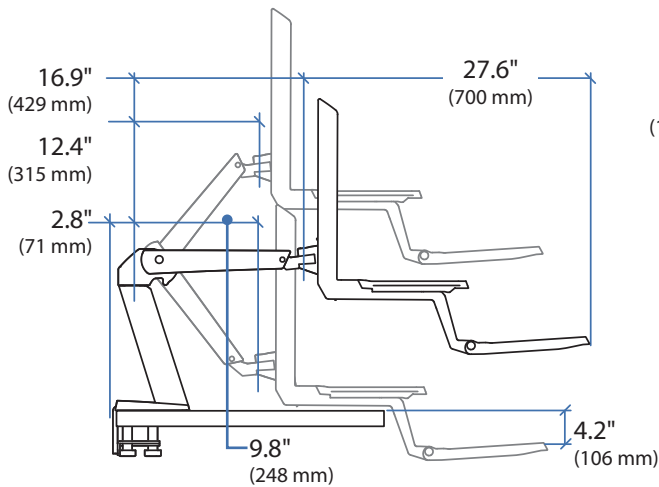

APAC Sale

Tokyo, Japan
www.ergotron.com
apaccustomerservice@ergotron.com

Worldwide OEM Sales

www.ergotron.com
info.oem@ergotron.com

Dimensions

***Attention:** Listed allowable widths assume monitor thickness is 2" (51 mm). If monitor thickness is less, allowable width may be more. Contact Ergotron for details.

Desk Dimensions:

© 2017 Ergotron, Inc. rev. 10/30/2017 DIM-WFADDdual **Content is subject to change without notification**

Americas Sales and Corporate Headquarters

St. Paul, MN USA
(800) 888-8458
+1-651-681-7600
www.ergotron.com
sales@ergotron.com

Range of Motion

Portrait/Landscape rotation stop screw can be installed for 0° rotation.

Weight Capacity:

© 2017 Ergotron, Inc. rev. 10/30/2017 DIM-WFADDdual Content is subject to change without notification