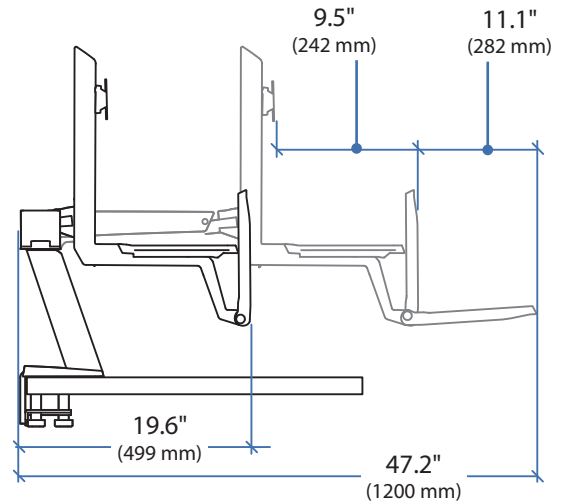

APAC Sale

Tokyo, Japan
www.ergotron.com
apaccustomerservice@ergotron.com

Worldwide OEM Sales

www.ergotron.com
info.oem@ergotron.com

Dimensions

***Attention:** Listed allowable widths assume monitor thickness is 2" (51 mm). If monitor thickness is less, allowable width may be more. Contact Ergotron for details.

Desk Dimensions:

© 2017 Ergotron, Inc. rev. 10/30/2017 DIM-WFADDdual **Content is subject to change without notification**

Americas Sales and Corporate Headquarters

St. Paul, MN USA
(800) 888-8458
+1-651-681-7600
www.ergotron.com
sales@ergotron.com

Range of Motion

Portrait/Landscape rotation stop screw can be installed for 0° rotation.

Weight Capacity:

© 2017 Ergotron, Inc. rev. 10/30/2017 DIM-WFADDdual Content is subject to change without notification