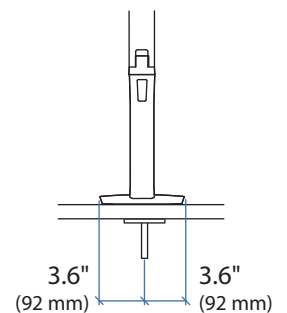

© 2017 Ergotron, Inc. rev. 10/30/2017 DIM-WFADDdual **Content is subject to change without notification**

Americas Sales and Corporate Headquarters

St. Paul, MN USA
(800) 888-8458
+1-651-681-7600
www.ergotron.com
sales@ergotron.com

EMEA Sales

Amersfoort, The Netherlands
+31 33 45 45 600
www.ergotron.com
info.eu@ergotron.com

APAC Sale

Tokyo, Japan
www.ergotron.com
apaccustomerservice@ergotron.com

Worldwide OEM Sales

www.ergotron.com
info.oem@ergotron.com