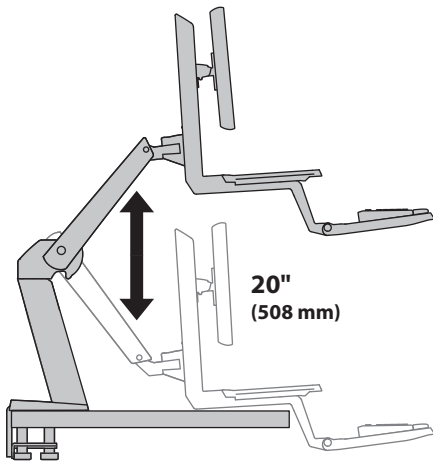

APAC Sale

Tokyo, Japan
www.ergotron.com
apaccustomerservice@ergotron.com

Worldwide OEM Sales

www.ergotron.com
info.oem@ergotron.com

Dimensions

***Attention:** Listed allowable widths assume monitor thickness is 2" (51 mm). If monitor thickness is less, allowable width may be more. Contact Ergotron for details.

Range of Motion

Portrait/Landscape rotation stop screw can be installed for 0° rotation.

Weight Capacity:

© 2017 Ergotron, Inc. rev. 10/30/2017 DIM-WFADDdual Content is subject to change without notification