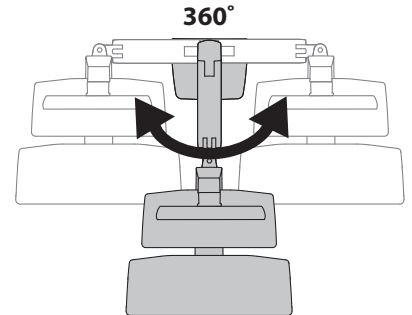

Range of Motion

Portrait/Landscape rotation stop screw can be installed for 0° rotation.

Weight Capacity:

© 2017 Ergotron, Inc. rev. 10/30/2017 DIM-WFADDdual Content is subject to change without notification