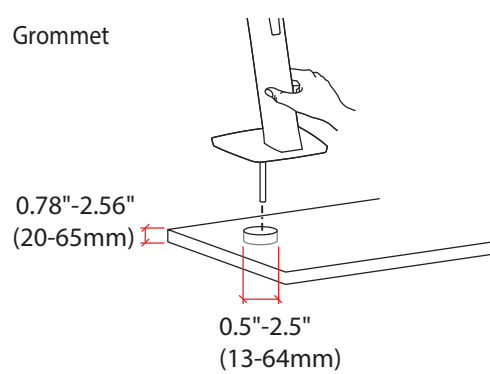

© 2017 Ergotron, Inc. rev. 10/30/2017 DIM-WFADDdual **Content is subject to change without notification**

Americas Sales and Corporate Headquarters

St. Paul, MN USA
(800) 888-8458
+1-651-681-7600
www.ergotron.com
sales@ergotron.com

EMEA Sales

Amersfoort, The Netherlands
+31 33 45 45 600
www.ergotron.com
info.eu@ergotron.com

APAC Sale

Tokyo, Japan
www.ergotron.com
apaccustomerservice@ergotron.com

Worldwide OEM Sales

www.ergotron.com
info.oem@ergotron.com