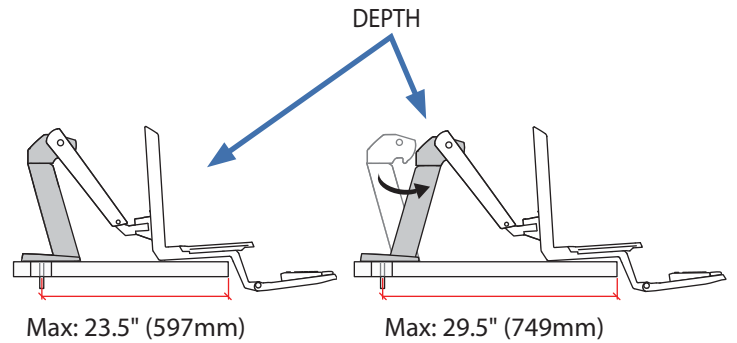

© 2017 Ergotron, Inc. rev. 10/30/2017 DIM-WFADDdual **Content is subject to change without notification**

Americas Sales and Corporate Headquarters

St. Paul, MN USA
(800) 888-8458
+1-651-681-7600
www.ergotron.com
sales@ergotron.com

EMEA Sales

Amersfoort, The Netherlands
+31 33 45 45 600
www.ergotron.com
info.eu@ergotron.com

APAC Sale

Tokyo, Japan
www.ergotron.com
apaccustomerservice@ergotron.com

Worldwide OEM Sales

www.ergotron.com
info.oem@ergotron.com