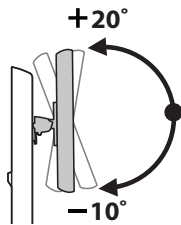

APAC Sale

Tokyo, Japan
www.ergotron.com
apaccustomerservice@ergotron.com

Worldwide OEM Sales

www.ergotron.com
info.oem@ergotron.com

Dimensions

***Attention:** Listed allowable widths assume monitor thickness is 2" (51 mm). If monitor thickness is less, allowable width may be more. Contact Ergotron for details.

Range of Motion

Portrait/Landscape rotation stop screw can be installed for 0° rotation.

Weight Capacity:

© 2017 Ergotron, Inc. rev. 10/30/2017 DIM-WFADDdual Content is subject to change without notification