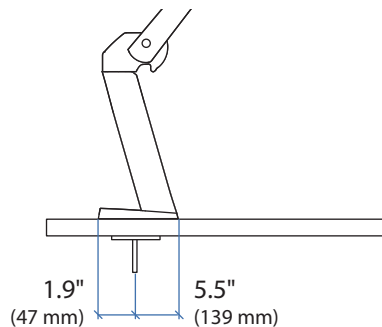

© 2017 Ergotron, Inc. rev. 10/30/2017 DIM-WFADDdual **Content is subject to change without notification**

Americas Sales and Corporate Headquarters

St. Paul, MN USA
(800) 888-8458
+1-651-681-7600
www.ergotron.com
sales@ergotron.com

EMEA Sales

Amersfoort, The Netherlands
+31 33 45 45 600
www.ergotron.com
info.eu@ergotron.com

APAC Sale

Tokyo, Japan
www.ergotron.com
apaccustomerservice@ergotron.com

Worldwide OEM Sales

www.ergotron.com
info.oem@ergotron.com