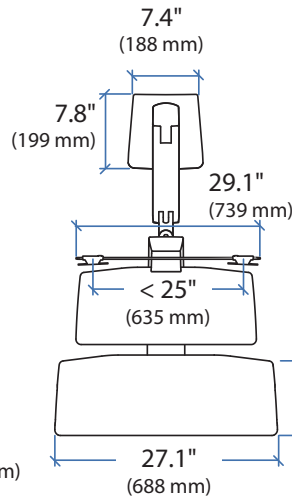

APAC Sale

Tokyo, Japan
www.ergotron.com
apaccustomerservice@ergotron.com

Worldwide OEM Sales

www.ergotron.com
info.oem@ergotron.com

Dimensions

***Attention:** Listed allowable widths assume monitor thickness is 2" (51 mm). If monitor thickness is less, allowable width may be more. Contact Ergotron for details.

Desk Dimensions:

© 2017 Ergotron, Inc. rev. 10/30/2017 DIM-WFADDdual **Content is subject to change without notification**

Americas Sales and Corporate Headquarters

St. Paul, MN USA
(800) 888-8458
+1-651-681-7600
www.ergotron.com
sales@ergotron.com

Range of Motion

Portrait/Landscape rotation stop screw can be installed for 0° rotation.

Weight Capacity:

© 2017 Ergotron, Inc. rev. 10/30/2017 DIM-WFADDdual Content is subject to change without notification