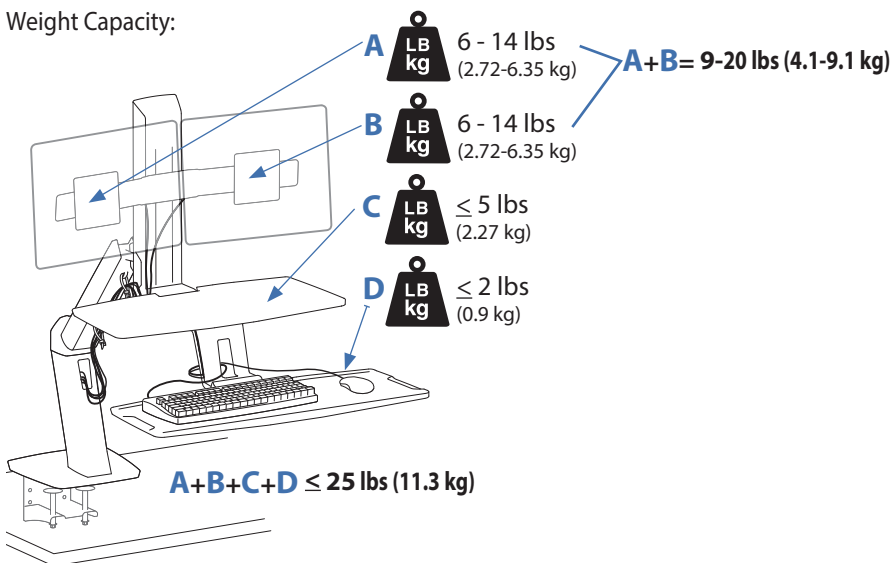

APAC Sale

Tokyo, Japan
www.ergotron.com
apaccustomerservice@ergotron.com

Worldwide OEM Sales

www.ergotron.com
info.oem@ergotron.com

Dimensions

***Attention:** Listed allowable widths assume monitor thickness is 2" (51 mm). If monitor thickness is less, allowable width may be more. Contact Ergotron for details.

Range of Motion

Portrait/Landscape rotation stop screw can be installed for 0° rotation.

Weight Capacity:

© 2017 Ergotron, Inc. rev. 10/30/2017 DIM-WFADDdual Content is subject to change without notification