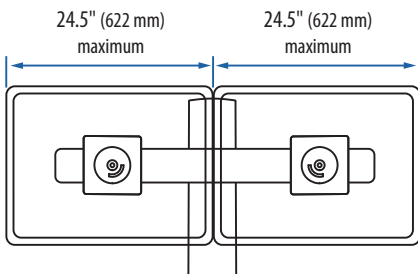

APAC Sale

Tokyo, Japan
www.ergotron.com
apaccustomerservice@ergotron.com

Worldwide OEM Sales

www.ergotron.com
info.oem@ergotron.com

Dimensions

***Attention:** Listed allowable widths assume monitor thickness is 2" (51 mm). If monitor thickness is less, allowable width may be more. Contact Ergotron for details.

Desk Dimensions:

© 2017 Ergotron, Inc. rev. 10/30/2017 DIM-WFADDdual **Content is subject to change without notification**

Americas Sales and Corporate Headquarters

St. Paul, MN USA
(800) 888-8458
+1-651-681-7600
www.ergotron.com
sales@ergotron.com

Range of Motion

Portrait/Landscape rotation stop screw can be installed for 0° rotation.

Weight Capacity:

© 2017 Ergotron, Inc. rev. 10/30/2017 DIM-WFADDdual Content is subject to change without notification