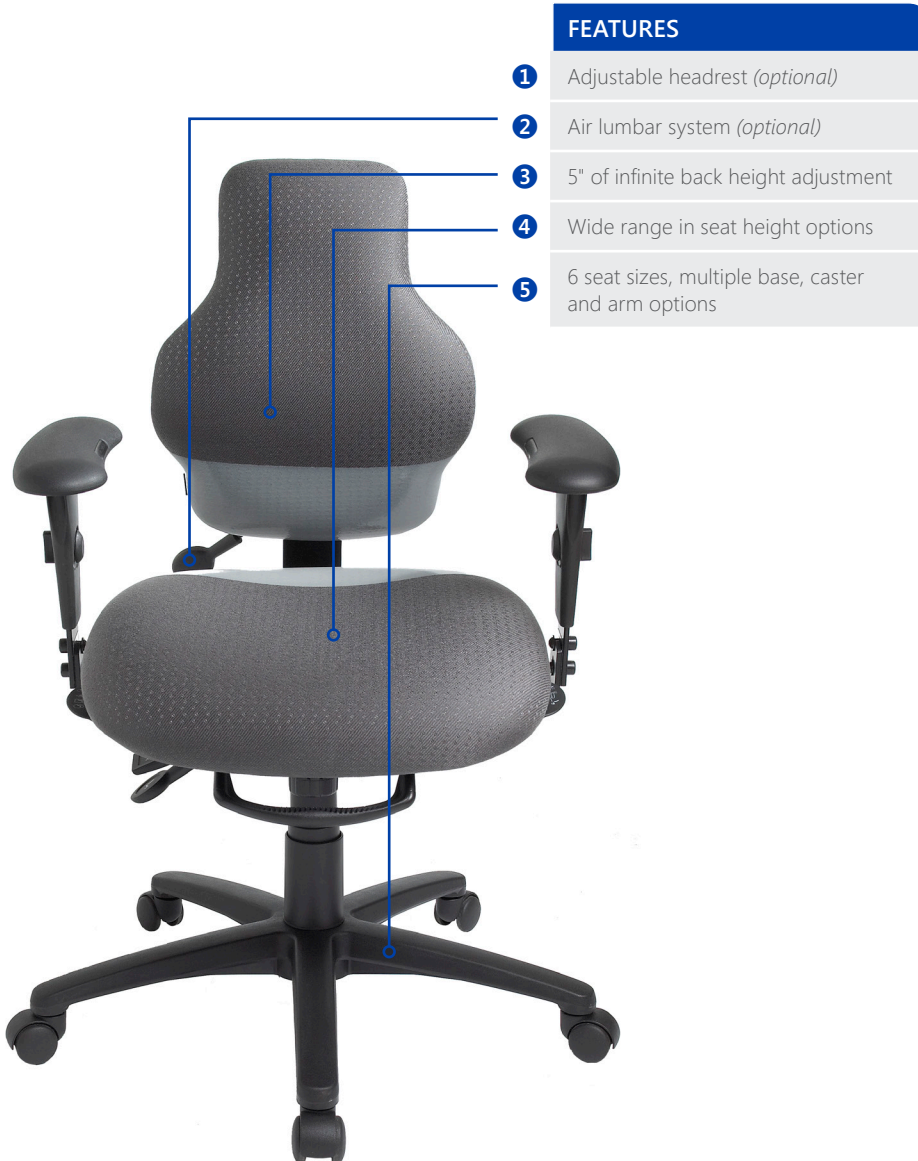

# ergoForce™ built for tough environments.

The unique design of the ergoForce backrest accommodates the uniform requirements of professionals wearing a work belt, while providing them the freedom of movement required for multiple tasks.

Ideal for law enforcement, the ergoForce is available in Dedicated Task, Multi Tilt, Synchro Glide and Plus Size models.

### Seat:

- Dual density polyurethane foam
- Eight ply hardwood seat structure
- Seat pan (20"w x 19"d)
- Puncture and abrasion resistant ergoCentric+Guard on lower portion of backrest (5" deep from back of seat)

## Options

- Fixed and adjustable arm options
- Optional seat height ranges
- Patented adjustable headrest
- Air lumbar system
- 20" Diameter height adjustable footring