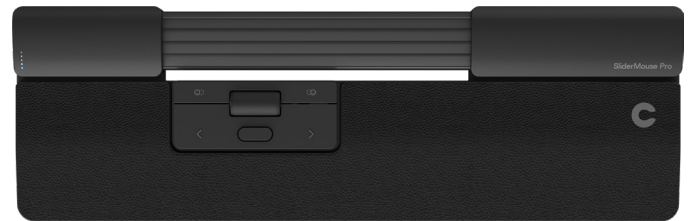

# SliderMouse Pro

## Ergonomic results with navigation bar

SliderMouse Pro is a centered mouse that allows you to do desk work in comfortable, ergonomic positions – even without stretching, twisting and straining. Our cursor navigation with the intuitive mechanical navigationbar is integrated on top of the SliderMouse Pro, allowing your hands the freedom to rest snugly on the entire width of the mouse. To make it your own, we have made it seamless to design it to match your preferences with magnetic wrist rests in various sizes and materials. SliderMouse Pro is designed and developed in Scandinavia in collaboration with ergonomic experts.

## Take care of your body

With a centered mouse, your arms are placed in a natural, relaxed position in front of your body. This supports a tension-free posture for shoulders, arms, and elbows that completely changes your ergonomic working position. Now, you can use both your right and left hand for cursor navigation. Also, you can control the clickable navigationbar with a light touch of your fingertips and have all your favourite functions within short reach.