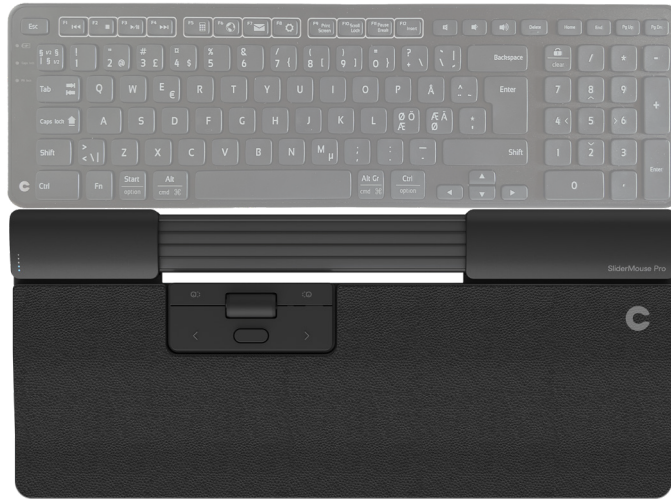

# SliderMouse Pro

## Ergonomic results with navigation bar

SliderMouse Pro is a centered mouse that allows you to do desk work in comfortable, ergonomic positions – even without stretching, twisting and straining. Our cursor navigation with the intuitive mechanical navigationbar is integrated on top of the SliderMouse Pro, allowing your hands the freedom to rest snugly on the entire width of the mouse. To make it your own, we have made it seamless to design it to match your preferences with magnetic wrist rests in various sizes and materials. SliderMouse Pro is designed and developed in Scandinavia in collaboration with ergonomic experts.

## Take care of your body

With a centered mouse, your arms are placed in a natural, relaxed position in front of your body. This supports a tension-free posture for shoulders, arms, and elbows that completely changes your ergonomic working position. Now, you can use both your right and left hand for cursor navigation. Also, you can control the clickable navigationbar with a light touch of your fingertips and have all your favourite functions within short reach.