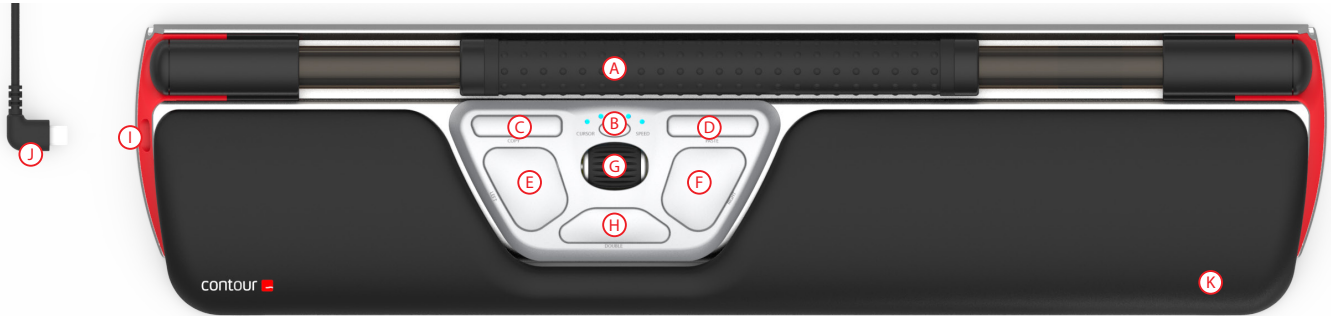

Our Signature RollerMouse, Now **Wireless**

Still Pain-Free. More Productivity

RollerMouse Red Wireless is everything you love about our award winning RollerMouse Red and more, with ten cursor speed selections, improved digital click for an even more natural “at your fingertips” feel, extended bar length for greater rollerbar access, and a long lasting battery life.

A New Way to Work

RollerMouse Red Wireless eliminates harmful gripping and pinching postures that are associated with the use of a traditional mouse, and reduces muscle effort in the fore-arms while letting you accomplish tasks with a completely neutral hand position.

Free From the Wire

- New wireless technology
- Built-in rechargeable battery
- Up to 3 months of battery life
- Includes a micro USB charging cable

Button Functions

The RollerMouse Red Wireless has five buttons, including left click, right click, “one touch” double click, copy and paste. The buttons are all centrally located below the rollerbar to keep your hands and wrists in line with your keyboard, and to reduce unnecessary reaching while improving your posture.

Key functions:

- A. Rollerbar
- B. Cursor speed adjustment
- C. Copy
- D. Paste
- E. Left click
- F. Right click
- G. Scroll wheel
- H. Double click
- I. Micro USB plug
- J. Charging

Multiple Wristrests