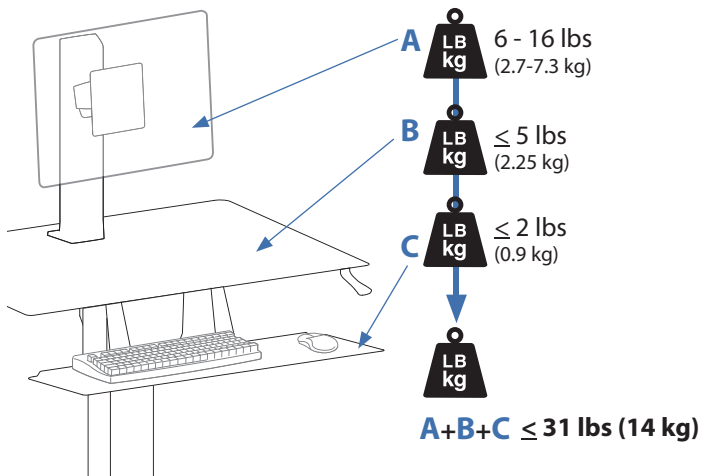

WorkFit Single LD Monitor Kit

Dimensions

7.6"
(193mm)

Range of Motion

WorkFit-PD

WorkFit-T

© 2014 Ergotron, Inc. rev. 10/06/2014 DIM-WFRiserLD Content is subject to change without notification

Americas Sales and Corporate Headquarters