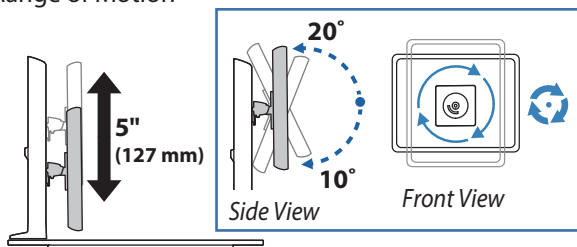

WorkFit Single LD Monitor Kit

Dimensions

7.6"
(193mm)

Range of Motion

WorkFit-PD

WorkFit-T

© 2014 Ergotron, Inc. rev. 10/06/2014 DIM-WFRiserLD Content is subject to change without notification

Americas Sales and Corporate Headquarters