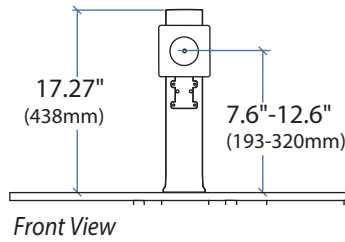

WorkFit Single LD Monitor Kit

Dimensions

7.6"
(193mm)

Range of Motion

WorkFit-PD

WorkFit-T

© 2014 Ergotron, Inc. rev. 10/06/2014 DIM-WFRiserLD Content is subject to change without notification

Americas Sales and Corporate Headquarters