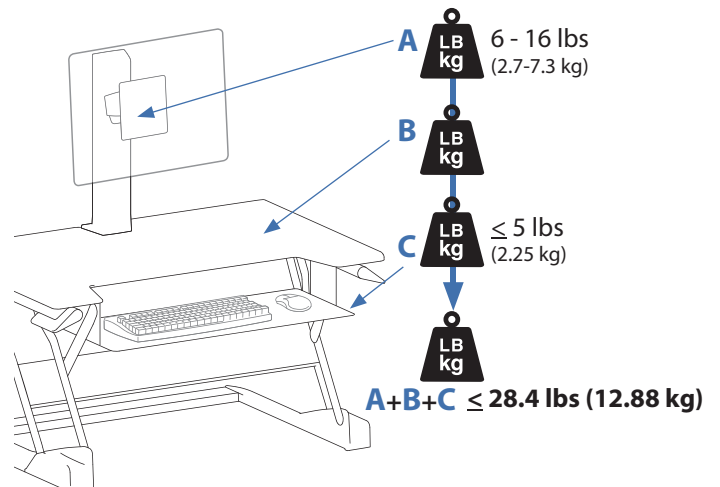

WorkFit Single LD Monitor Kit

Dimensions

7.6"
(193mm)

Range of Motion

WorkFit-PD

WorkFit-T

© 2014 Ergotron, Inc. rev. 10/06/2014 DIM-WFRiserLD Content is subject to change without notification

Americas Sales and Corporate Headquarters