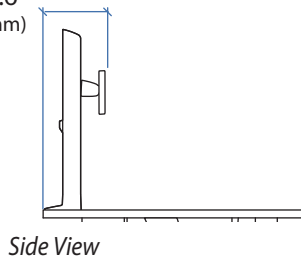

WorkFit Single LD Monitor Kit

Dimensions

7.6"
(193mm)

Range of Motion

WorkFit-PD

WorkFit-T

© 2014 Ergotron, Inc. rev. 10/06/2014 DIM-WFRiserLD Content is subject to change without notification

Americas Sales and Corporate Headquarters